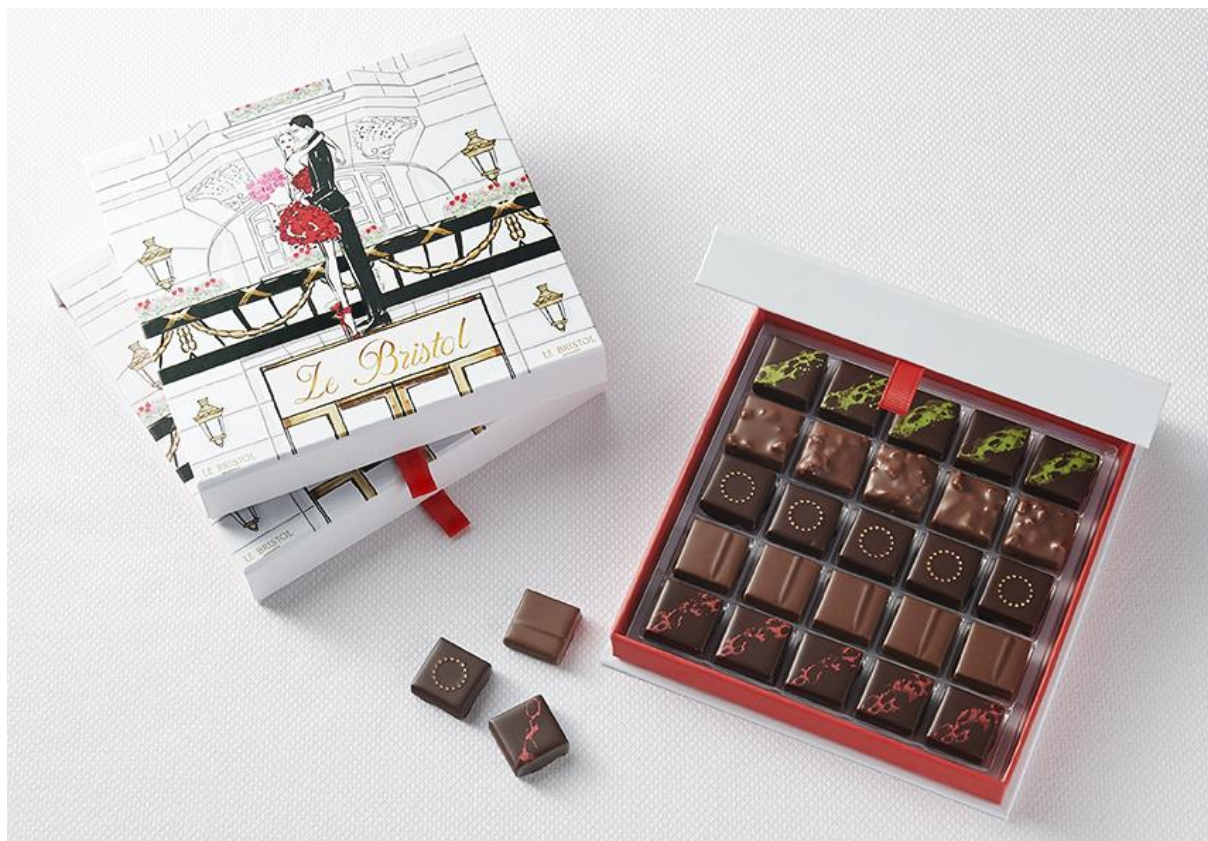

LE BRISTOL
PARIS

Paris, December 2019

CHOCOLATE VALENTINE'S GIFT FOR YOUR SWEETHEART

From Le Bristol Paris' exclusive chocolate factory, we present a deliciously seductive Valentine's gift, a limited edition gift box of artisanal chocolates.

Since Chef Pâtissier Julien Alvarez' dream came true and Le Bristol's chocolate factory came to life, an infinite ribbon of rare confectionary has passed along the marble counters. In this limited edition gift box, 25 sweet 'love tokens' are flavoured with raspberry-rose, ginger, hazelnut... all magically transformed for a delicious crunch and pillowy marshmallow hearts wrapped in a velvet ganache.