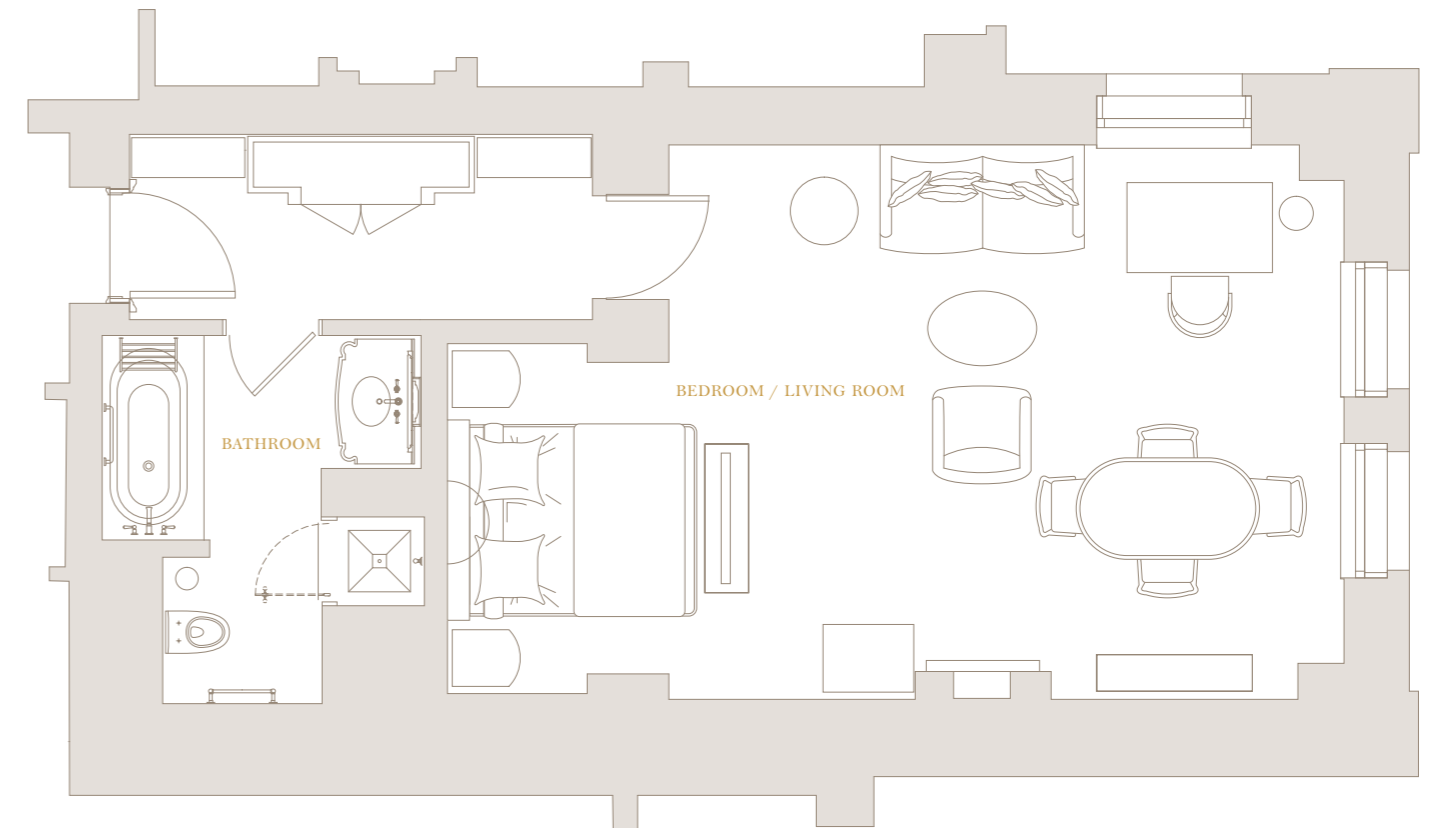

The EXECUTIVE JUNIOR Suite

An Executive Junior Suite at The Lanesborough is wonderfully spacious and immaculately appointed open space suite. It has a full-size sitting area, an elegant king bed, a generously sized bathroom with walk-in shower and a bathtub, a writing desk or vanity table, and large windows flooding the room with natural daylight. Connecting rooms are available upon request.

The EXECUTIVE JUNIOR Suite

1 BEDROOM

FEATURES

<i>Size</i>	Up to 53 sq m (570 sq ft)
<i>Occupancy</i>	Up to 2 adults and 1 child, or 3 adults
<i>Bed</i>	King size or Twin
<i>Bathroom</i>	Walk-in shower and bathtub in all suites
<i>Connecting Room</i>	Available upon request
<i>Views</i>	Wellington Arch, neighbourhood or inside facing

Example only, exact floor plans may vary